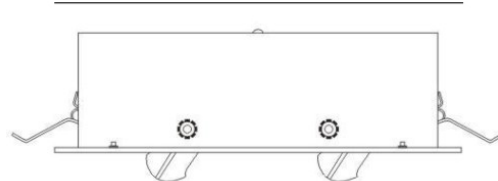

387mm 15 1/4"

387mm 15 1/4"