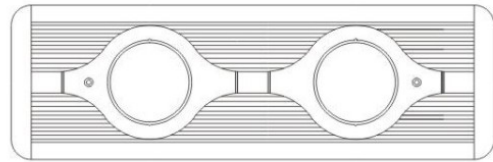

GENERAL

Series: Space
 Brand: Milan
 Division: Design
 Mounting Type: Surface
 Mounting Location: Wall
 Subcategory: Up/Down Light

PHYSICAL

Shape: Oblong
 Diameter (mm): 108
 Diameter (in): 4 ¼
 Height (mm): 70
 Height (in): 2 ¾
 Extension (mm): 159
 Extension (in): 6 ¼
 Light Distribution: Direct / Indirect
 Weight (kg): 1.4
 Weight (lbs): 3
 Diffuser: Glass sold Separately
 Fixture Finish: Metallic Gray
 Fixture Material: Glass / Aluminum

Series: Space
 Brand: Milan
 Division: Design
 Mounting Type: Surface
 Mounting Location: Wall
 Subcategory: Downlight

PHYSICAL

Shape: Oblong
 Diameter (mm): 108
 Diameter (in): 4 ¼
 Height (mm): 178
 Height (in): 7
 Extension (mm): 178
 Extension (in): 7
 Light Distribution: Direct
 Weight (kg): 1.4
 Weight (lbs): 3
 Diffuser: Glass - Sold Separately
 Fixture Finish: Metallic Gray
 Fixture Material: Glass / Aluminum

Series: Space
Brand: Milan
Division: Design
Mounting Type: Recessed
Mounting Location: Ceiling
Subcategory: Downlight

PHYSICAL

Shape: Rectangle
Length (mm): 445
Length (in): 17 1/2
Width (mm): 150
Width (in): 6
Height (mm): 89
Height (in): 3 1/2
Light Distribution: Direct
Weight (kg): 3.2
Weight (lbs): 7
Diffuser: Glass - Sold Separately
Fixture Finish: Metallic Gray
Fixture Material: Metal

Certified By: CSA Certified to UL and CSA Standards
IP rating: IP20

150mm 6"

89mm 3 1/2"

445mm 17 1/2"

SPACE RECESSED

D96006

GENERAL

Series: Space
Brand: Milan
Division: Design
Mounting Type: Recessed
Mounting Location: Ceiling
Subcategory: Downlight