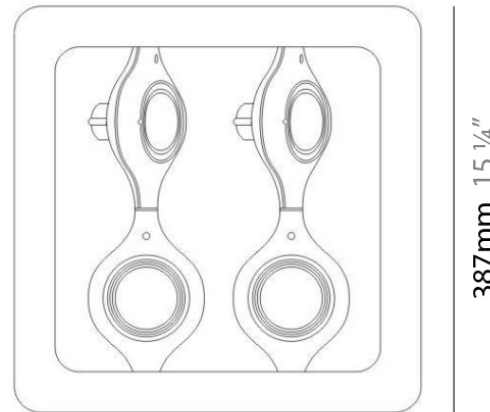

SPACE RECESSED

D96006

GENERAL

Series: Space
Brand: Milan
Division: Design
Mounting Type: Recessed
Mounting Location: Ceiling
Subcategory: Downlight

PHYSICAL

Shape: Square
Length (mm): 387
Length (in): 15 1/4
Width (mm): 387
Width (in): 15 1/4
Height (mm): 89
Height (in): 3 1/2
Light Distribution: Direct
Weight (kg): 3.2
Weight (lbs): 7
Diffuser: Glass - Sold Separately
Fixture Finish: Metallic Gray
Fixture Material: Metal

ELECTRICAL

Number of Lamps: 4
Lamp Type: LED Retrofit
Lamp Shape: MR16
Bulb Included: Bulb Not Included
Total Output Wattage (W): 20
Max. Wattage Per Lamp (W): 5
Lamp Base: GU10
Housing: Non - IC rated remodel housing is for use in non - insulated areas or where insulation is at least 3
Input Voltage (V): 120

LED

OPTICAL

RATINGS AND CERTIFICATIONS

Certified By: CSA Certified to UL and CSA Standards
IP rating: IP20

PROJECT
TYPE
NOTES
QUANTITY
DATE