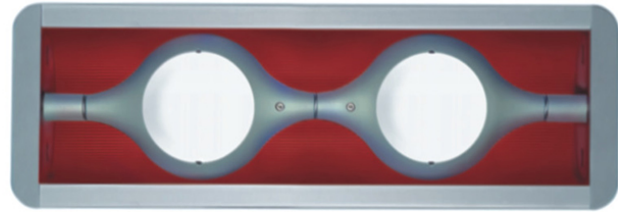

Series: Space
 Brand: Milan
 Division: Design
 Mounting Type: Surface
 Mounting Location: Wall
 Subcategory: Downlight

PHYSICAL

Shape: Oblong
 Diameter (mm): 108
 Diameter (in): 4 ¼
 Height (mm): 178
 Height (in): 7
 Extension (mm): 178
 Extension (in): 7
 Light Distribution: Direct
 Weight (kg): 1.4
 Weight (lbs): 3
 Diffuser: Glass - Sold Separately
 Fixture Finish: Metallic Gray
 Fixture Material: Glass / Aluminum

Series: Space
Brand: Milan
Division: Design
Mounting Type: Recessed
Mounting Location: Ceiling
Subcategory: Downlight

PHYSICAL

Shape: Rectangle
Length (mm): 445
Length (in): 17 1/2
Width (mm): 150
Width (in): 6
Height (mm): 89
Height (in): 3 1/2
Light Distribution: Direct
Weight (kg): 3.2
Weight (lbs): 7
Diffuser: Glass - Sold Separately
Fixture Finish: Metallic Gray
Fixture Material: Metal

ELECTRICAL

Number of Lamps: 2
Lamp Type: LED Retrofit
Lamp Shape: MR16
Bulb Included: Bulb Not Included
Total Output Wattage (W): 10
Max. Wattage Per Lamp (W): 5
Lamp Base: GU10

LED

OPTICAL

RATINGS AND CERTIFICATIONS

Certified By: CSA Certified to UL and CSA Standards
IP rating: IP20

150mm 6"

89mm 3 1/2"

445mm 17 1/2"

SPACE RECESSED

D96006

GENERAL

Series: Space
Brand: Milan
Division: Design
Mounting Type: Recessed
Mounting Location: Ceiling
Subcategory: Downlight